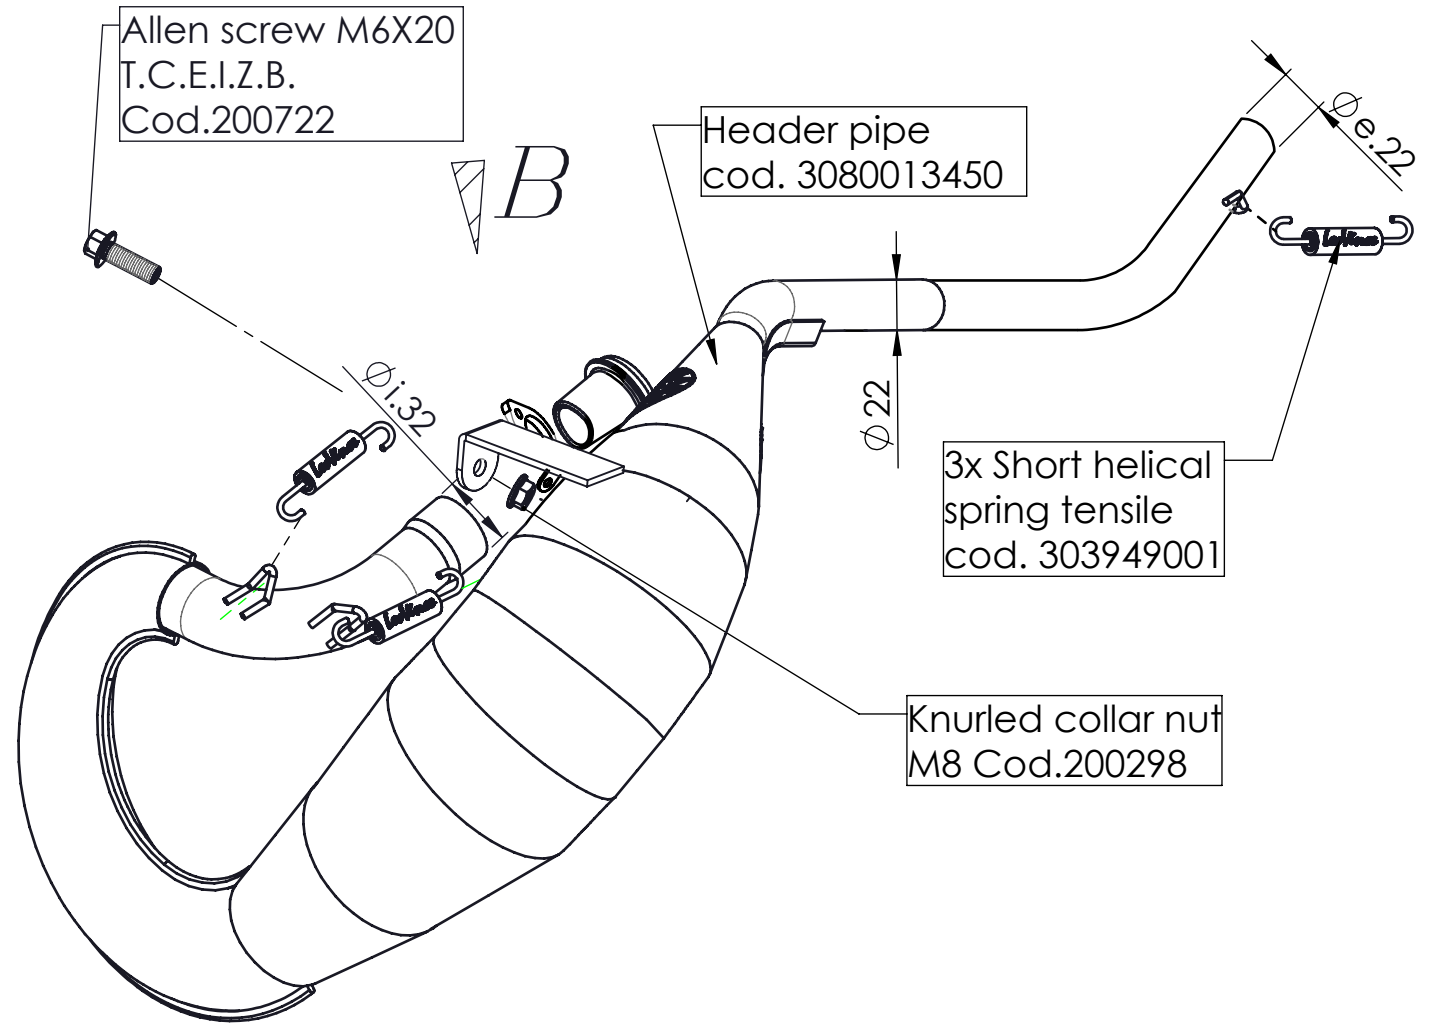

Flange 57E  
cod. 304113701

Flange s.s  
cod.304113701

2X Allen screw M6X20  
T.C.Z.B.Cod.203508

Inlet s.s  
cod.201248

DETTAGLIO B

Allen screw M6X20  
T.C.E.I.Z.B.  
Cod.200722

*B*

Header pipe  
cod. 3080013450

3x Short helical  
spring tensile  
cod. 303949001

Knurled collar nut  
M8 Cod.200298

**WARNING**  
it is advisable to optimize the carburation by remapping

## ART. 80013

DERBY SENDA SM X-TREME / RACING / LIMITED / X-TREME R  
(Compatible with LeoVince exhaust only ART.17001)  
**(DOES NOT FIT WITH STOCK SILENCER)**

HEADER PIPE - STAINLESS STEEL