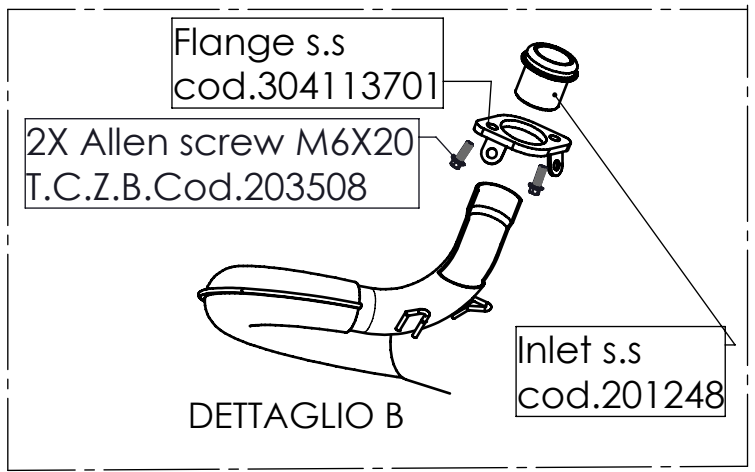

Flange 57E  
cod. 304113701

Flange s.s  
cod.304113701

2X Allen screw M6X20  
T.C.Z.B.Cod.203508

Inlet s.s  
cod.201248

DETTAGLIO B

Allen screw M6X20  
T.C.E.I.Z.B.  
Cod.200722

*B*

Header pipe  
cod. 3080013450

3x Short helical  
spring tensile  
cod. 303949001

Knurled collar nut  
M8 Cod.200298

**WARNING**  
it is advisable to optimize the carburation by remapping

## ART. 80013

DERBY SENDA SM X-TREME / RACING / LIMITED / X-TREME R  
(Compatible with LeoVince exhaust only ART.17001)  
**(DOES NOT FIT WITH STOCK SILENCER)**

HEADER PIPE - STAINLESS STEEL