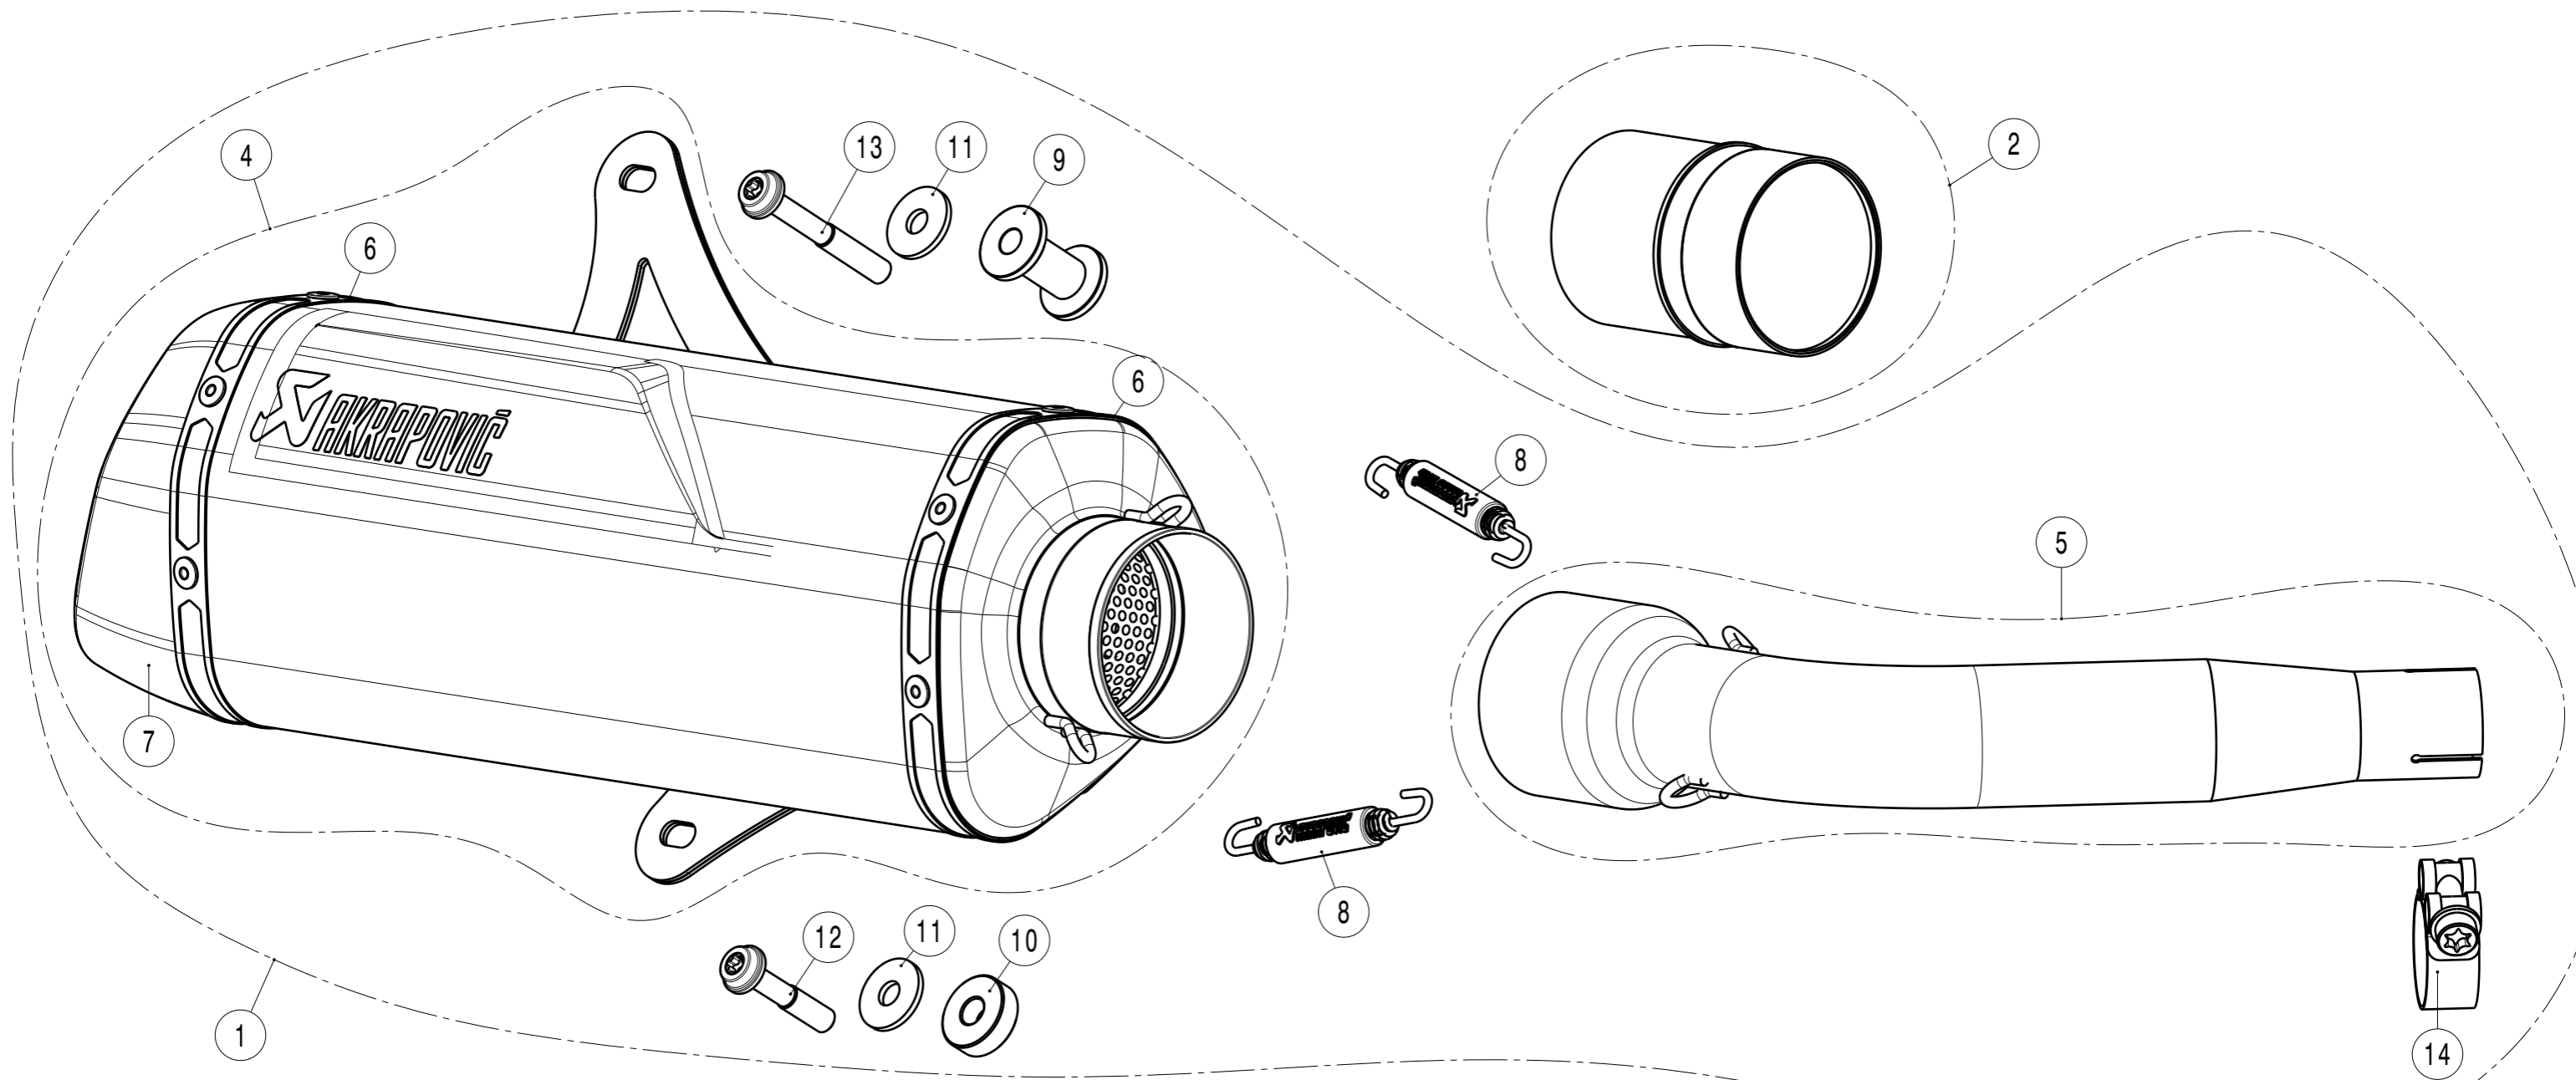

WARNING! EC TYPE APPROVAL IS VALID ONLY WHEN CATALYTIC CONVERTER IS INSTALLED!

MUFFLER REPAIR KITS	
REPACK	22
SLEEVE	23

No.	SalesCode	Description	Qty.
3	P-HSVE3SO1	heat shield CA (optional)	1
15	P-HSVE3SO1/1	heat shield CA	1
16	P-R160	clamp SS	1
17	P-R159	clamp SS	1
18	P-DR3	washer SS	3
19	P-FN1	nut	2
20	P-DRH2/BAR316	washer SS	3
21	P-FB164	bolt	3