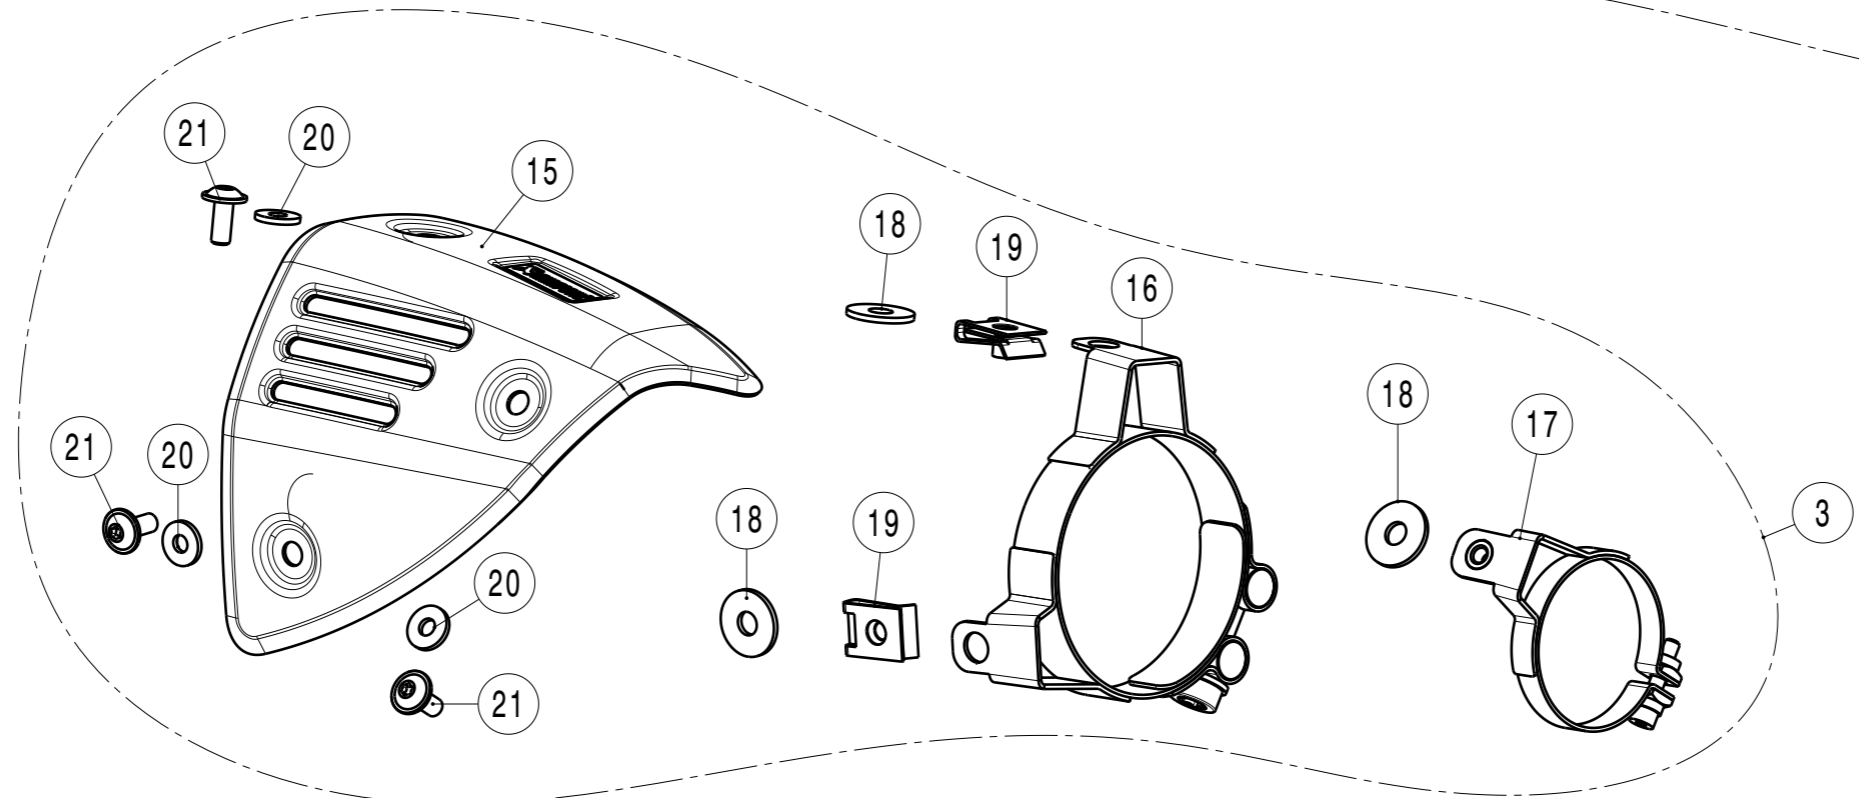

WARNING! EC TYPE APPROVAL IS VALID ONLY WHEN CATALYTIC CONVERTER IS INSTALLED!

MUFFLER REPAIR KITS	
REPACK	22
SLEEVE	23

No.	SalesCode	Description	Qty.
3	P-HSVE3SO1	heat shield CA (optional)	1
15	P-HSVE3SO1/1	heat shield CA	1
16	P-R160	clamp SS	1
17	P-R159	clamp SS	1
18	P-DR3	washer SS	3
19	P-FN1	nut	2
20	P-DRH2/BAR316	washer SS	3
21	P-FB164	bolt	3