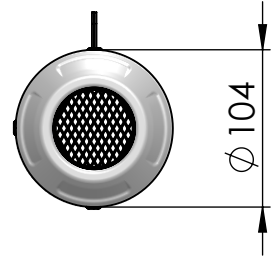

**WARNING:**

The stock indicators have to be removed in order to install the exhaust

**ART. 15253B - SPARE PARTS**

HONDA MSX 125 / GROM

**(A)** FITTING KIT cod.3015253601R