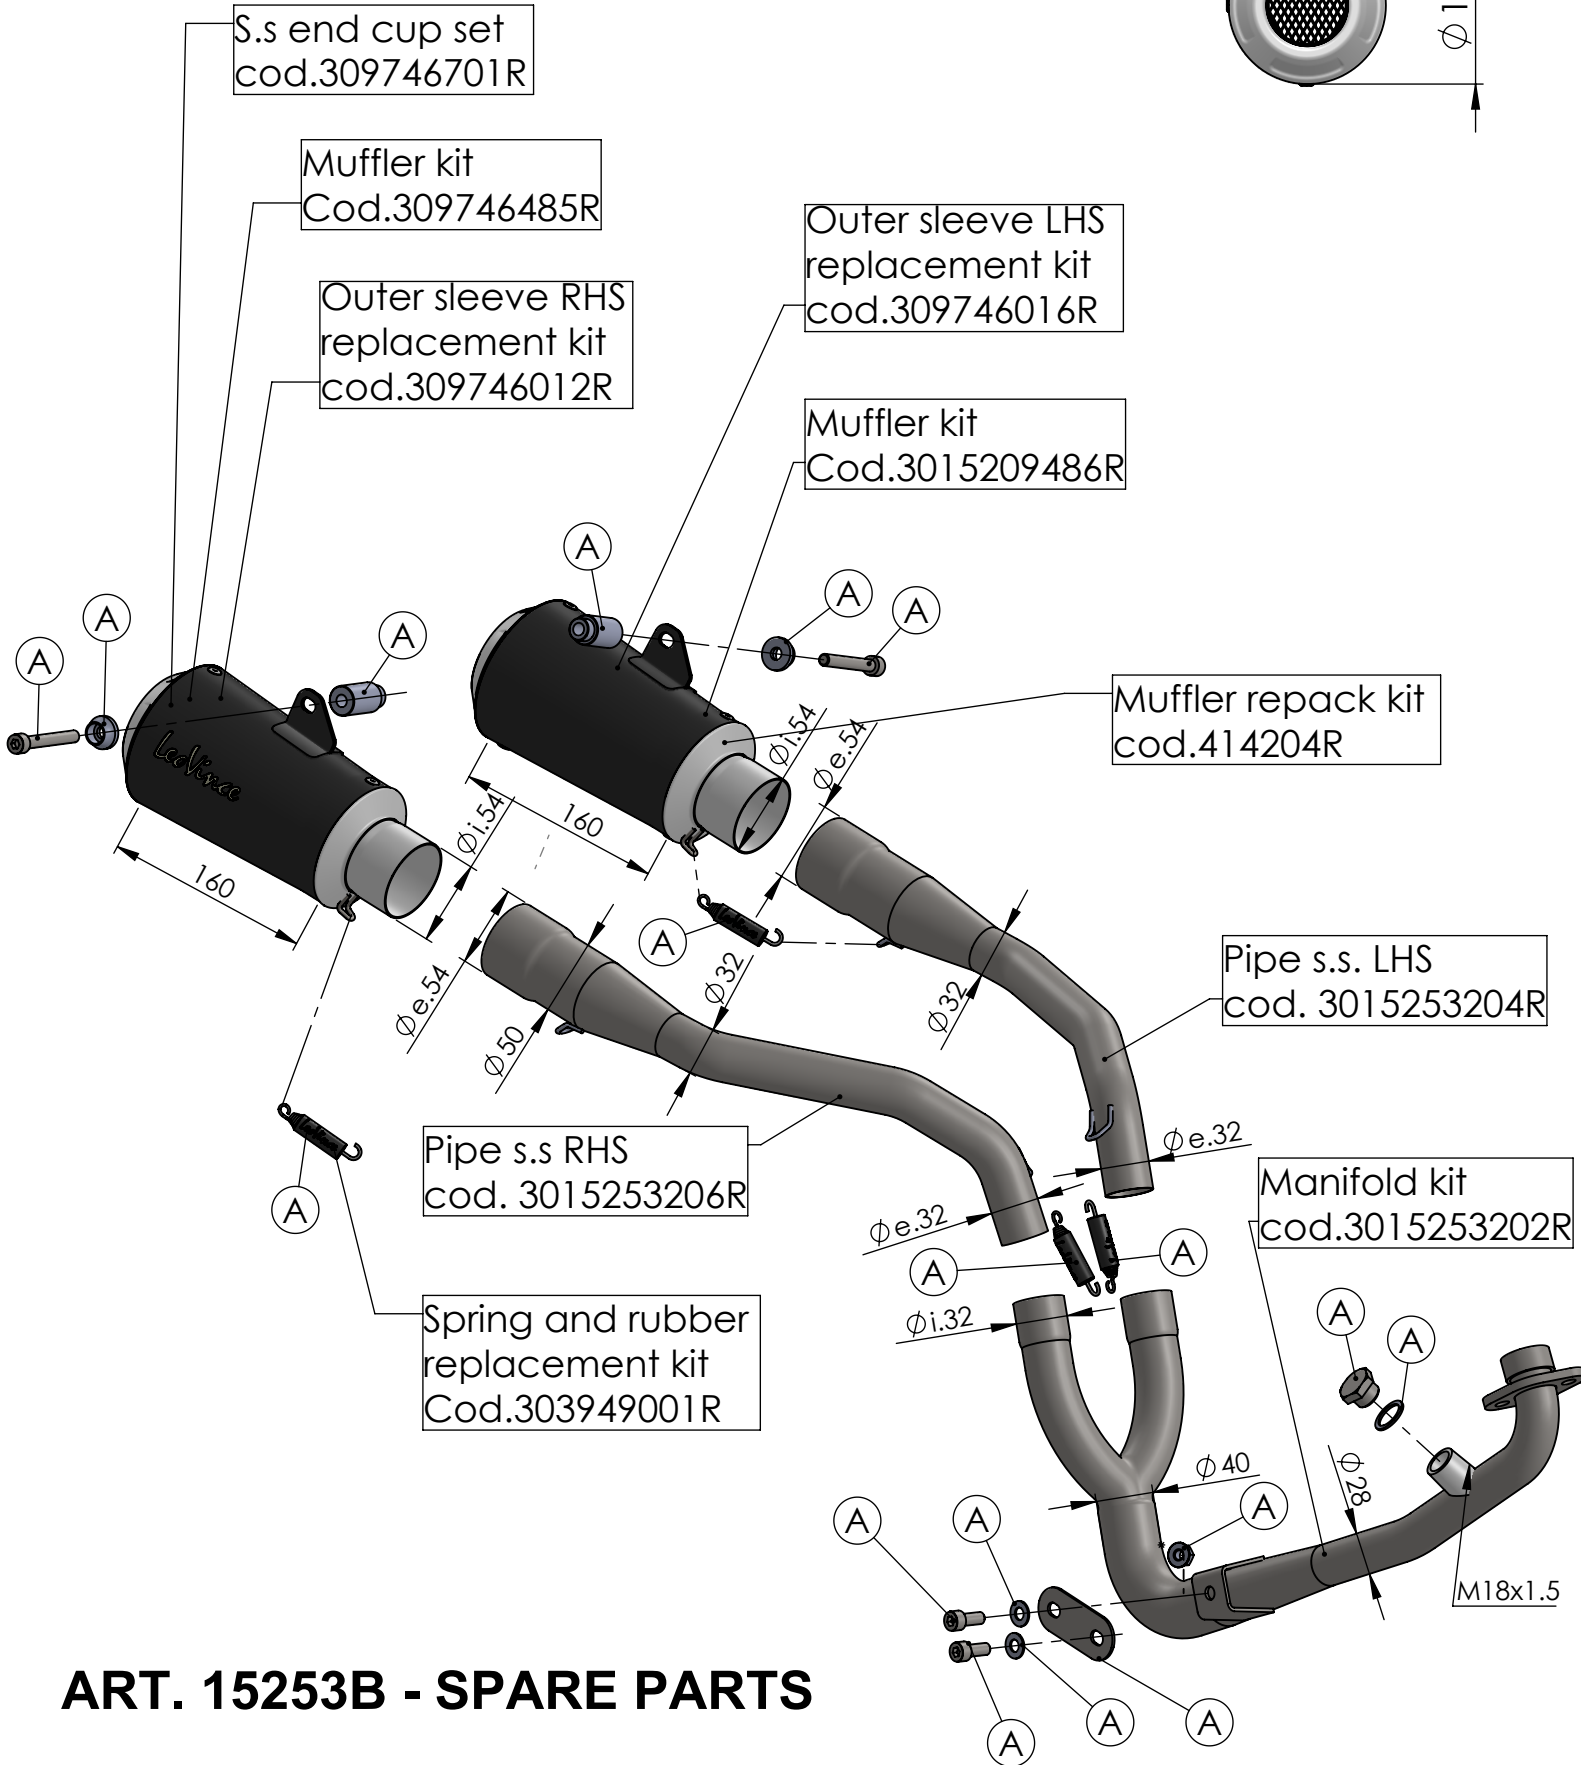

**WARNING:**

The stock indicators have to be removed in order to install the exhaust

**ART. 15253B - SPARE PARTS**

HONDA MSX 125 / GROM

**(A)** FITTING KIT cod.3015253601R