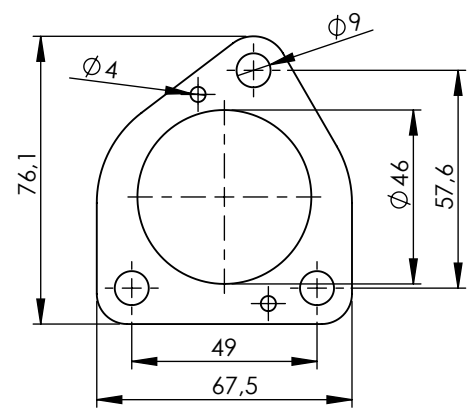

**Bushing s.s.
cod.207015**

**Flange s.s. sp.6mm
cod.207016**

Stainless steel flange
cod.207016

Stainless steel bushing
cod.207015

2x Short helical
spring tensile
cod. 303949001

ORIGINAL
GRAPHITE BUSHING

OPTIONAL
cod.5682

M18x1.5

Pipe N°1370 s.s.
cod. 3080027201

ART. 80027

HUSQVARNA SVARTPILEN / VITPILEN 125 - KTM DUKE 125
(Compatible both with stock exhaust and LeoVince slip-on)

HEADER PIPE - STAINLESS STEEL