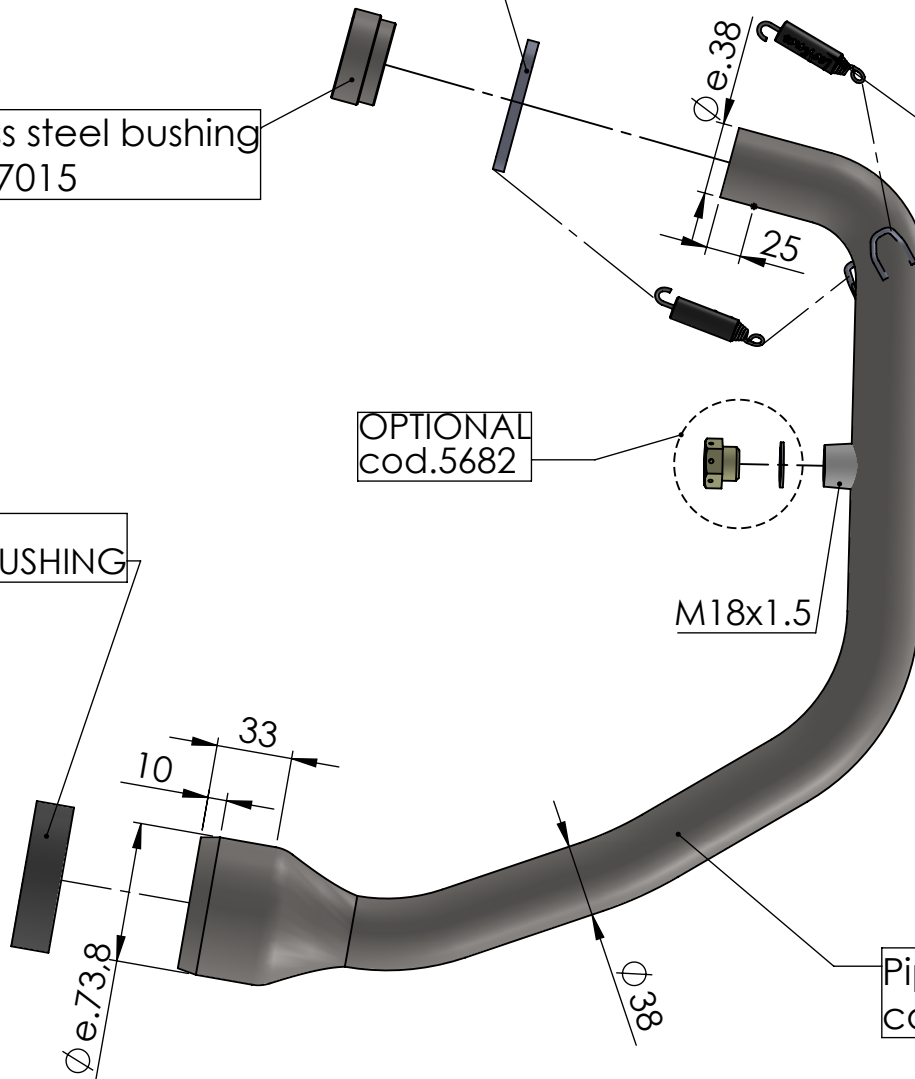

**Bushing s.s.
cod.207015**

**Flange s.s. sp.6mm
cod.207016**

Stainless steel flange
cod.207016

Stainless steel bushing
cod.207015

2x Short helical
spring tensile
cod. 303949001

ORIGINAL
GRAPHITE BUSHING

OPTIONAL
cod.5682

M18x1.5

Pipe N°1370 s.s.
cod. 3080027201

ART. 80027

HUSQVARNA SVARTPILEN / VITPILEN 125 - KTM DUKE 125
(Compatible both with stock exhaust and LeoVince slip-on)

HEADER PIPE - STAINLESS STEEL