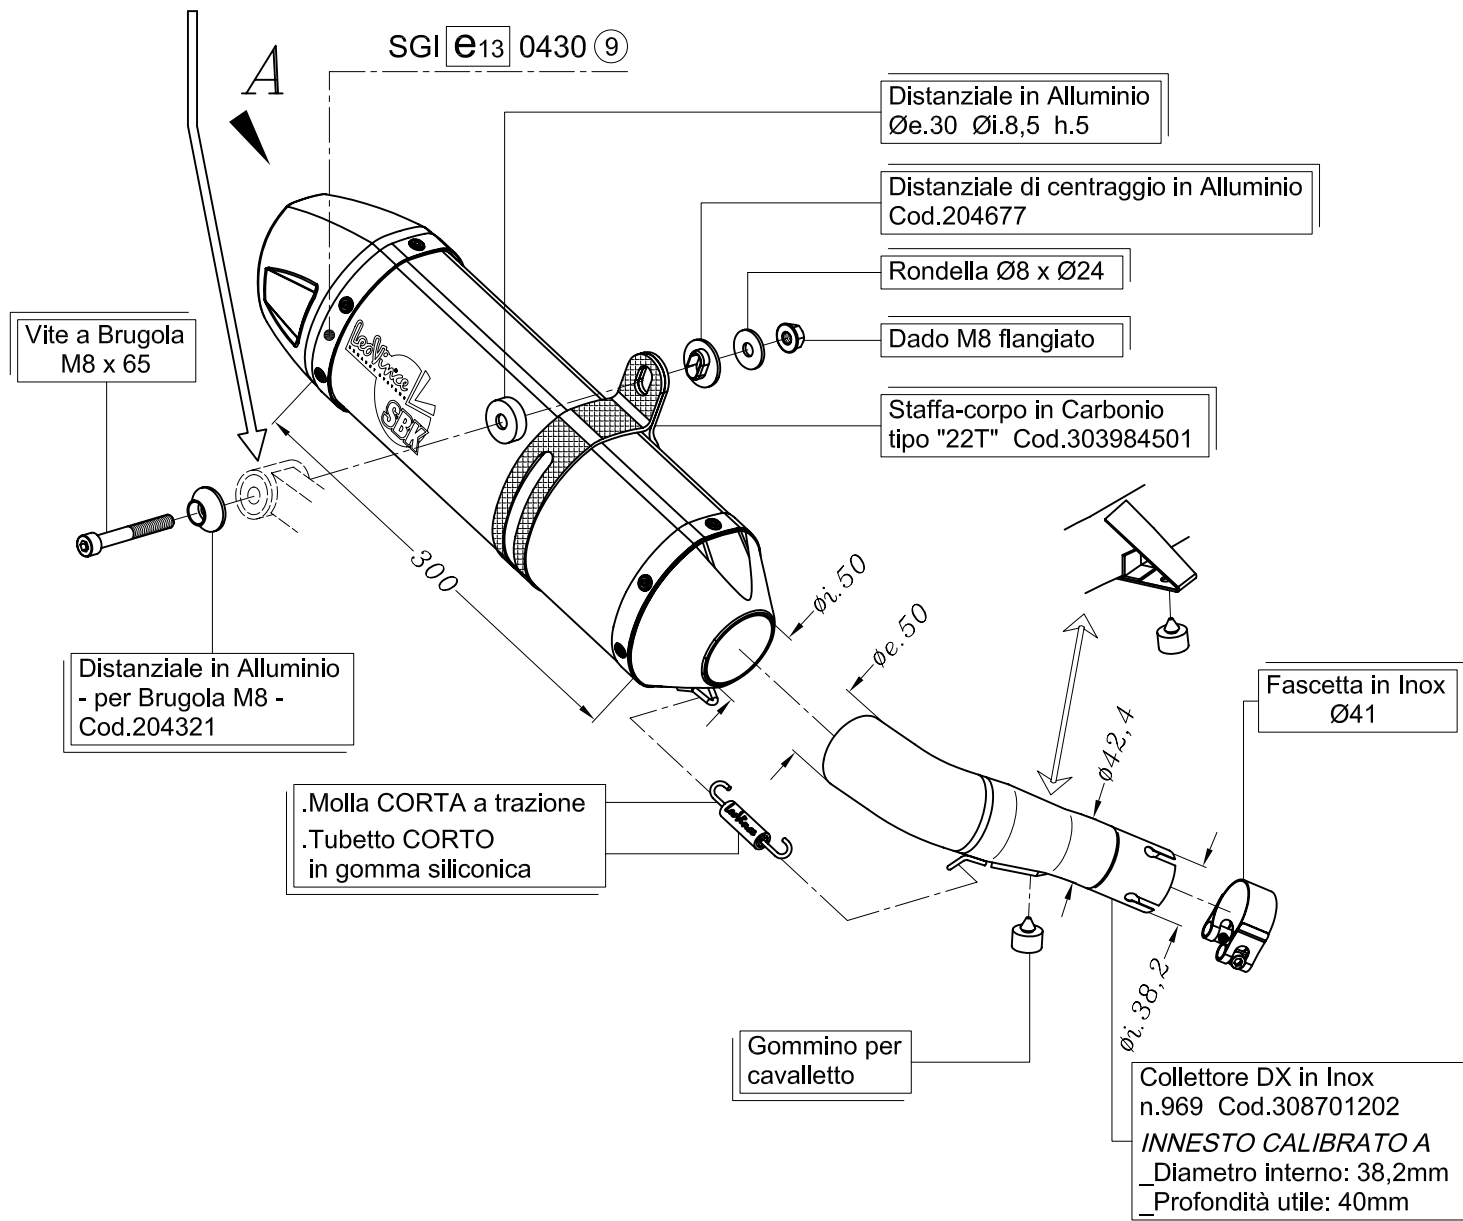

PEDANA PASSEGGERO DX  
PASSENGER'S R.H. FOOTBOARD

HONDA INTEGRA 700 i.e. ('12) – NC 700 S i.e. ('12)

NC 700 S DCT i.e. ('12) - NC 700 X i.e. ('12) - NC 700 X DCT i.e. ('12)

Art.8700

*Slip on SBK "LV ONE" – INOX – Passaggio STANDARD*  
*OMOLOGATO "EVOLUTION II"*