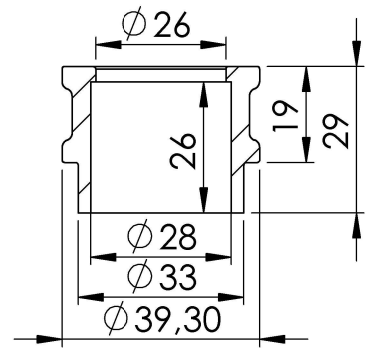

S.s. flange  
Cod.206443R

S.s. Bushing  
Cod.206442R

**ART. 15221 SPARE PARTS**

HONDA CB125R

(A) FITTING KIT Cod.3015221601R