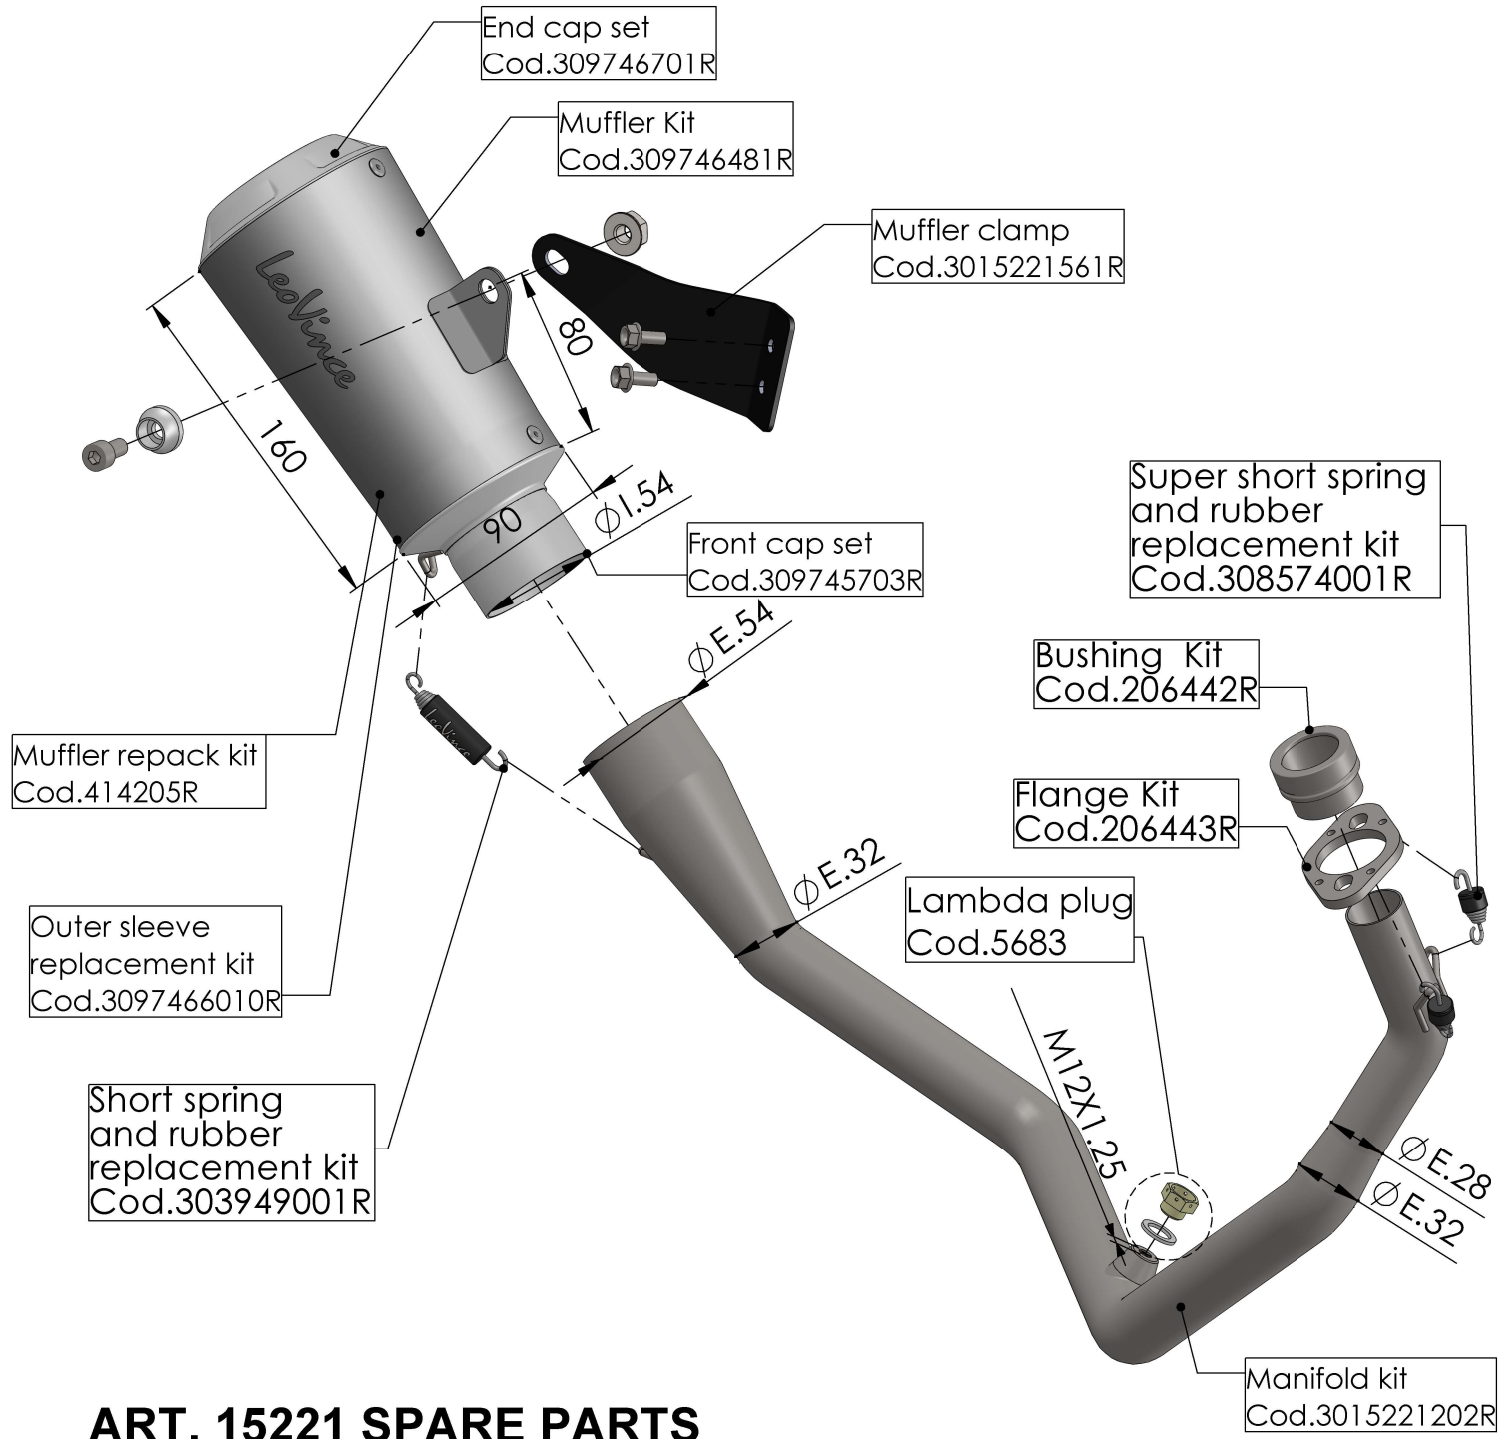

S.s. flange  
Cod.206443R

S.s. Bushing  
Cod.206442R

**ART. 15221 SPARE PARTS**

HONDA CB125R

(A) FITTING KIT Cod.3015221601R